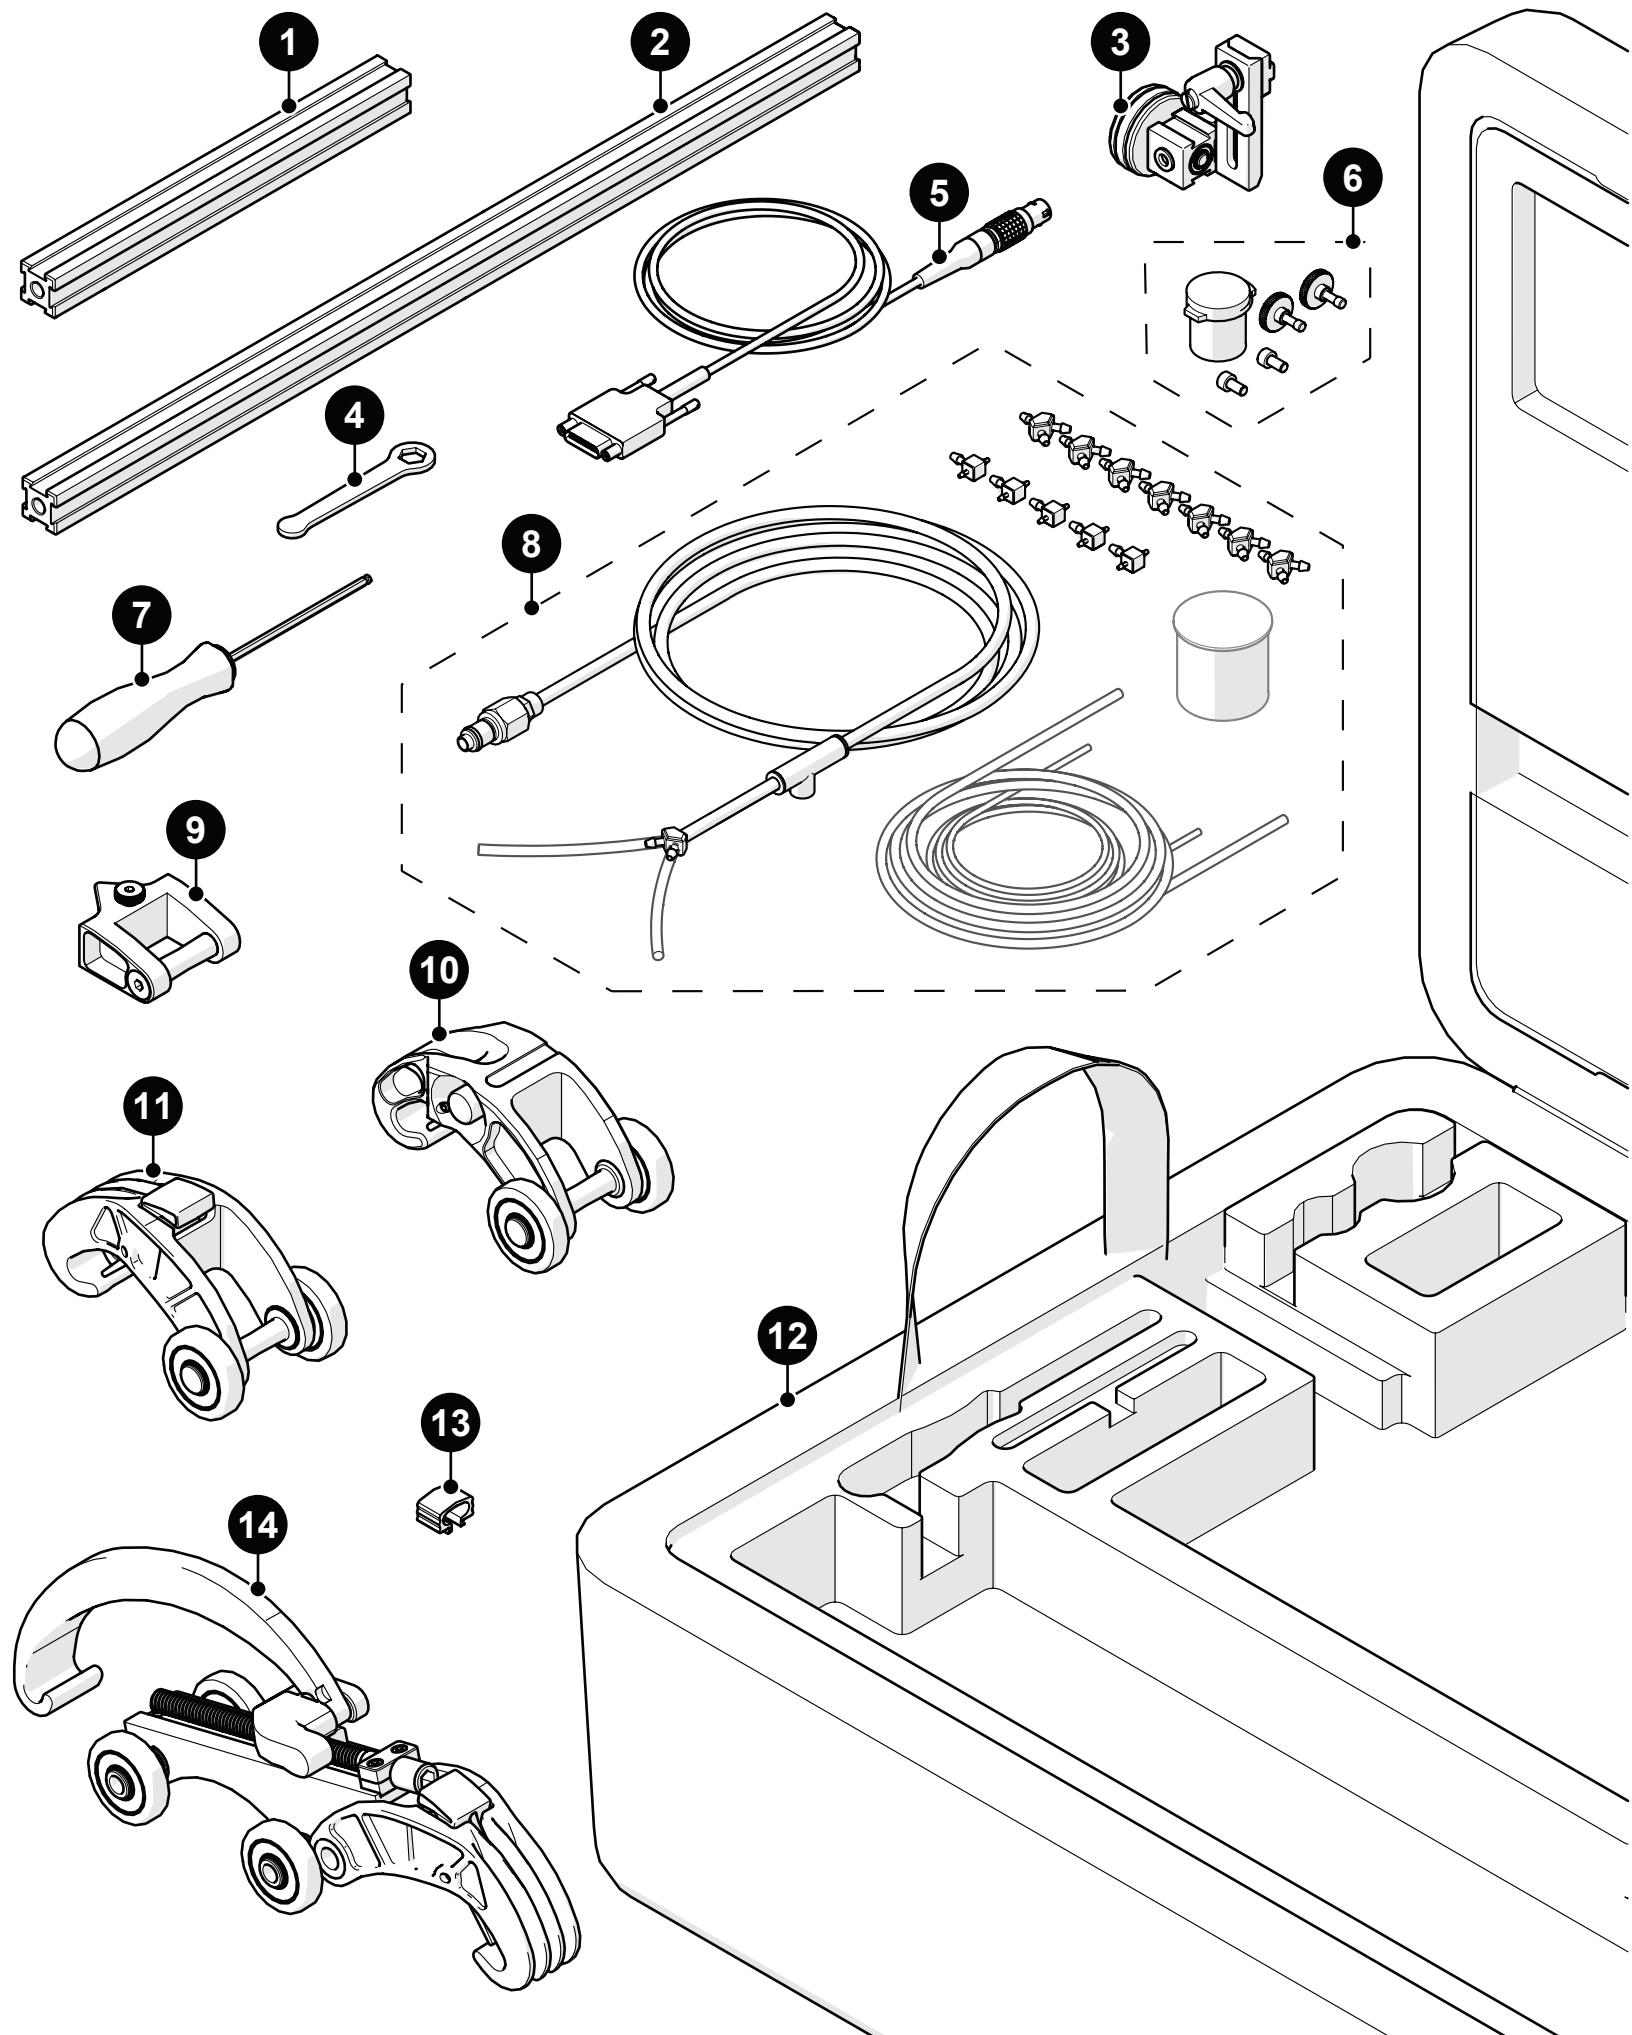

Spare Parts

■ ROTIX

CEG043 | CEG044

BOM ID	Part #	Description
1	BTS058	MICROBE/ROTIX handle
2	MA385	COVER BOLT, M4x8 (4mm THD LENGTH) SHCS TYPE, SST
3	CES095	QuickLink tail
4	MA042	Axle retaining ring - 6mm
5	CES012	Non-magnetic wheel
6	BTS040	MICROBE/ROTIX front pivot
7	MA222	COVER BOLT, M4x6 (3mm THD LENGTH) SHCS TYPE, SST

Spare Parts

■ ROTIX

CEG043 | CEG044

Edmonton Office: 780.922.4534
Houston Office: 832.564.0626
Rotterdam Office: +31 85 002 0801

Email: info@jireh.com
Web: jireh.com

Spare Parts

CEG043 | CEG044

BOM ID	Part #	Description
1	BG0038-20	Frame bar, 20 cm
2	BG0038-45	Frame bar, 45 cm
3	BTS049	Stabilizer wheel (<i>see Stabilizer Wheel</i>)
4	EA470	10 mm (3/8 in) wrench
5	UMA026-__	J100 encoder cable (<i>see Encoder Connector Type</i>)
6	PHG014	2 probe spare parts kit
7	EA414	Hex driver, 3 mm (0.118 in)
8	CMG007	Irrigation kit, 2-4 probe
9	CES096	QuickLink mounting bracket
10	EES019	Dovetail QuickLink
11	EES004	QuickLink
12	CEA036	ROTIX case
13	BG0091	Cable clip
14	EES014	QuickLink buckle

NOTE: Additional encoder connector types available. Contact JIREH for more information.

Spare Parts

■ ROTIX

Stabilizer Wheel

BOM ID	Part #	Description
1	BGS008	Magnetic Wheel Block
2	MD074-006	BHCS, M5x0.8 X 6mm, SST
3	BTS031	Magnetic wheel
4	MA042	Axle retaining ring - 6mm

Frame Bar

Part #	Length	Part #	Length
BG0038-05	5 cm (1.97 in)	BG0038-10	10 cm (3.94 in)
BG0038-15	15 cm (5.91 in)	BG0038-20	20 cm (7.87 in)
BG0038-25	25 cm (9.84 in)	BG0038-30	30 cm (11.81 in)
BG0038-35	35 cm (13.78 in)	BG0038-40	40 cm (15.75 in)
BG0038-45	45 cm (17.72 in)	BG0038-50	50 cm (19.69 in)
BG0038-55	55 cm (21.65 in)		