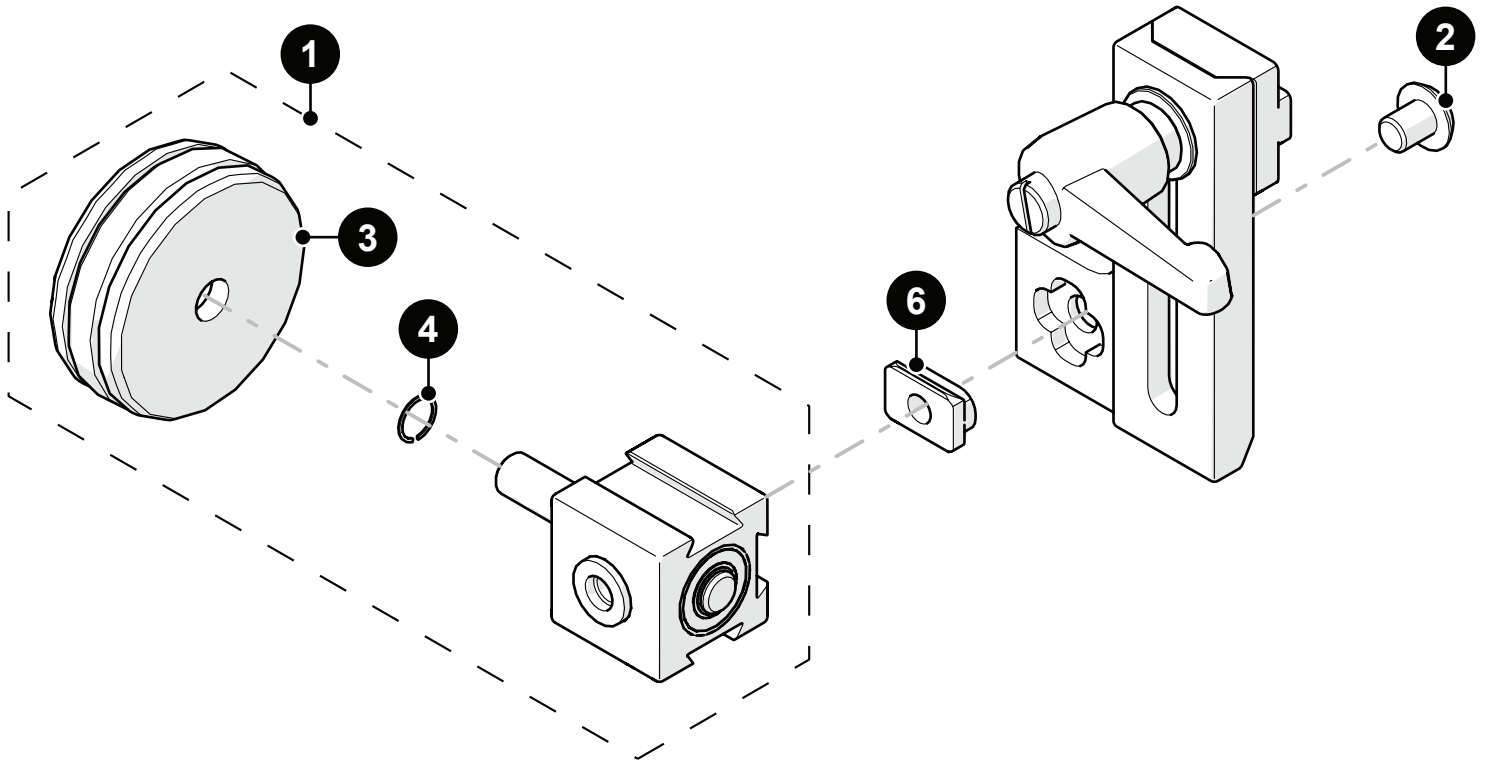

Spare Parts

■ ROTIX

CEG043 | CEG044

BOM ID	Part #	Description
1	BTS058	MICROBE/ROTIX handle
2	MA385	COVER BOLT, M4x8 (4mm THD LENGTH) SHCS TYPE, SST
3	CES095	QuickLink tail
4	MA042	Axle retaining ring - 6mm
5	CES012	Non-magnetic wheel
6	BTS040	MICROBE/ROTIX front pivot
7	MA222	COVER BOLT, M4x6 (3mm THD LENGTH) SHCS TYPE, SST

Spare Parts

■ ROTIX

CEG043 | CEG044

Edmonton Office: 780.922.4534
Houston Office: 832.564.0626
Rotterdam Office: +31 85 002 0801

Email: info@jireh.com
Web: jireh.com

Spare Parts

CEG043 | CEG044

BOM ID	Part #	Description
1	BG0038-20	Frame bar, 20 cm
2	BG0038-45	Frame bar, 45 cm
3	BTS049	Stabilizer wheel (<i>see Stabilizer Wheel</i>)
4	EA470	10 mm (3/8 in) wrench
5	UMA026-__	J100 encoder cable (<i>see Encoder Connector Type</i>)
6	PHG014	2 probe spare parts kit
7	EA414	Hex driver, 3 mm (0.118 in)
8	CMG007	Irrigation kit, 2-4 probe
9	CES096	QuickLink mounting bracket
10	EES019	Dovetail QuickLink
11	EES004	QuickLink
12	CEA036	ROTIX case
13	BG0091	Cable clip
14	EES014	QuickLink buckle

NOTE: Additional encoder connector types available. Contact JIREH for more information.

Spare Parts

■ ROTIX

Stabilizer Wheel

BOM ID	Part #	Description
1	BGS008	Magnetic Wheel Block
2	MD074-006	BHCS, M5x0.8 X 6mm, SST
3	BTS031	Magnetic wheel
4	MA042	Axle retaining ring - 6mm

Frame Bar

Part #	Length	Part #	Length
BG0038-05	5 cm (1.97 in)	BG0038-10	10 cm (3.94 in)
BG0038-15	15 cm (5.91 in)	BG0038-20	20 cm (7.87 in)
BG0038-25	25 cm (9.84 in)	BG0038-30	30 cm (11.81 in)
BG0038-35	35 cm (13.78 in)	BG0038-40	40 cm (15.75 in)
BG0038-45	45 cm (17.72 in)	BG0038-50	50 cm (19.69 in)
BG0038-55	55 cm (21.65 in)		