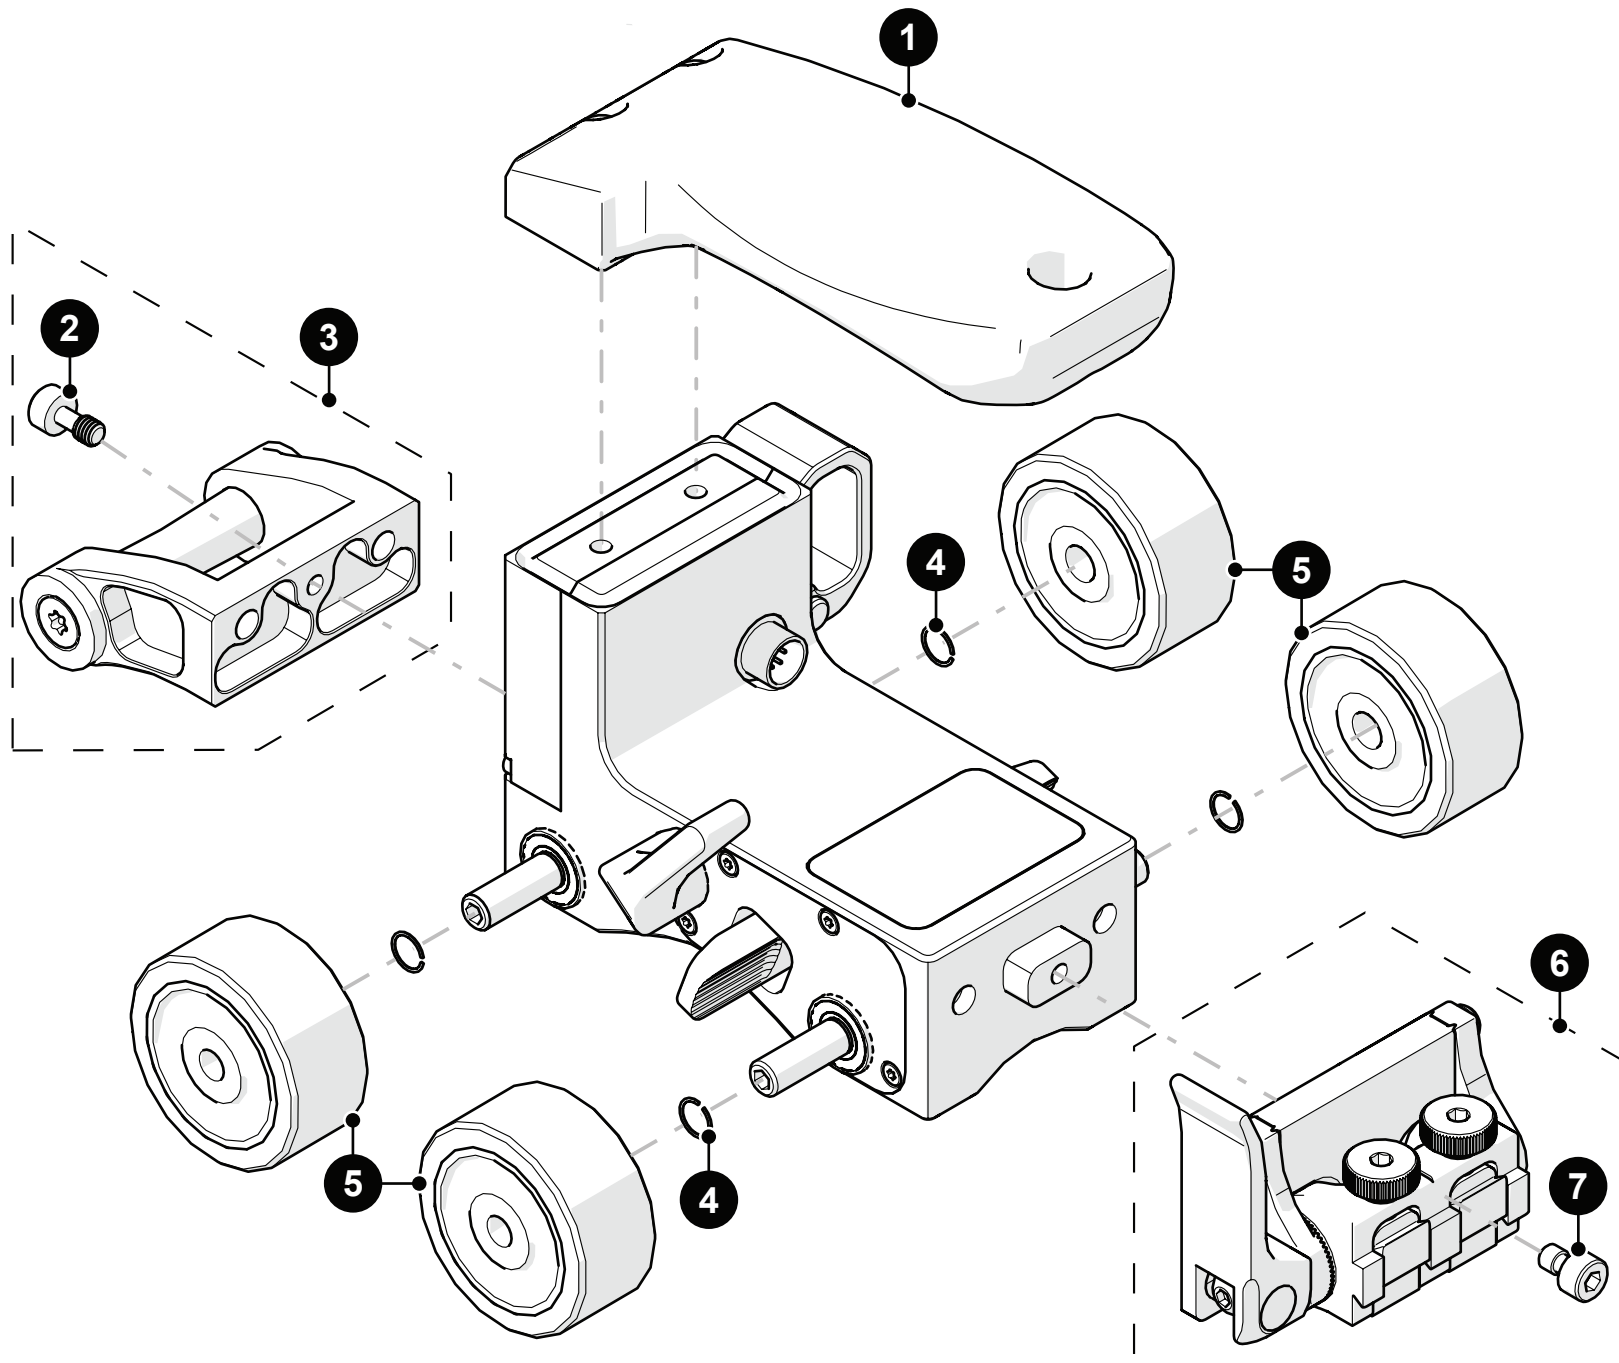

Spare Parts

■ ROTIX

CEG043 | CEG044

BOM ID	Part #	Description
1	BTS058	MICROBE/ROTIX handle
2	MA385	COVER BOLT, M4x8 (4mm THD LENGTH) SHCS TYPE, SST
3	CES095	QuickLink tail
4	MA042	Axle retaining ring - 6mm
5	CES012	Non-magnetic wheel
6	BTS040	MICROBE/ROTIX front pivot
7	MA222	COVER BOLT, M4x6 (3mm THD LENGTH) SHCS TYPE, SST

Spare Parts

■ ROTIX

CEG043 | CEG044

Edmonton Office: 780.922.4534
Houston Office: 832.564.0626
Rotterdam Office: +31 85 002 0801

Email: info@jireh.com
Web: jireh.com

Spare Parts

CEG043 | CEG044

BOM ID	Part #	Description
1	BG0038-20	Frame bar, 20 cm
2	BG0038-45	Frame bar, 45 cm
3	BTS049	Stabilizer wheel (<i>see Stabilizer Wheel</i>)
4	EA470	10 mm (3/8 in) wrench
5	UMA026-__	J100 encoder cable (<i>see Encoder Connector Type</i>)
6	PHG014	2 probe spare parts kit
7	EA414	Hex driver, 3 mm (0.118 in)
8	CMG007	Irrigation kit, 2-4 probe
9	CES096	QuickLink mounting bracket
10	EES019	Dovetail QuickLink
11	EES004	QuickLink
12	CEA036	ROTIX case
13	BG0091	Cable clip
14	EES014	QuickLink buckle

NOTE: Additional encoder connector types available. Contact JIREH for more information.

Spare Parts

■ ROTIX

Stabilizer Wheel

BOM ID	Part #	Description
1	BGS008	Magnetic Wheel Block
2	MD074-006	BHCS, M5x0.8 X 6mm, SST
3	BTS031	Magnetic wheel
4	MA042	Axle retaining ring - 6mm

Frame Bar

Part #	Length	Part #	Length
BG0038-05	5 cm (1.97 in)	BG0038-10	10 cm (3.94 in)
BG0038-15	15 cm (5.91 in)	BG0038-20	20 cm (7.87 in)
BG0038-25	25 cm (9.84 in)	BG0038-30	30 cm (11.81 in)
BG0038-35	35 cm (13.78 in)	BG0038-40	40 cm (15.75 in)
BG0038-45	45 cm (17.72 in)	BG0038-50	50 cm (19.69 in)
BG0038-55	55 cm (21.65 in)		